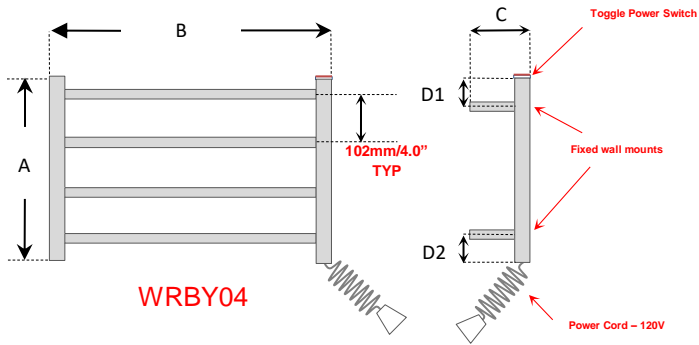

MYSON GEM Series Towel Warmers – RUBY Models 8/2018

RUBY Model Tube Profile is Square
 Vertical/Riser Tubes – 32mm/1.25"
 Horizontal/Rail Tubes – 19mm/0.75"

Unit	Dimensions (mm/nominal inches)						Wattage	Finish	Notes
	A	B	C	D1	D2	E			
WRBY04	394/15.5	597/2.35	108/4.3	60/2.4	60/2.4	NA	45W	Bright or Matte	
WRBY10	1168/46.0	597/2.35	108/4.3	60/2.4	60/2.4	NA	120W		

All GEM RUBY Models are 201 Stainless with square vertical & horizontal tubes (see above). Units are 120V/60HZ and should be connected to a GFCI circuit and according to local codes. Information is subject to change without notice and is provided for informational purposes only. Warranty on all GEM Series is 2 years from date of purchase. All units are ETL certified to meet applicable UL standards for USA and Canada.