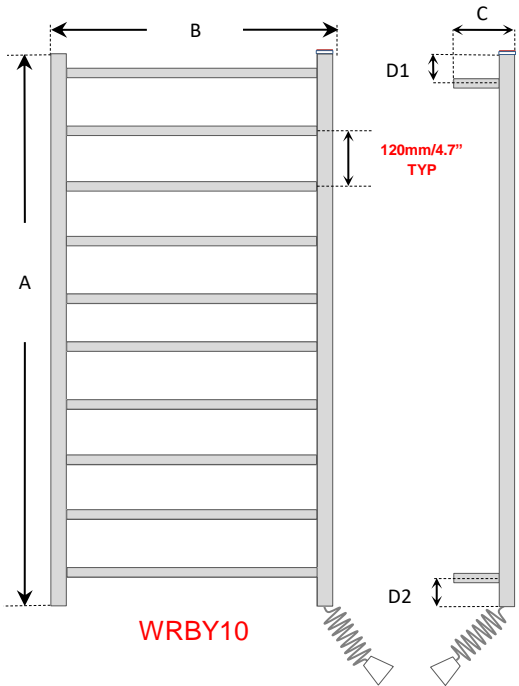

MYSON GEM Series Towel Warmers – RUBY Models 8/2018

RUBY Model Tube Profile is Square
 Vertical/Riser Tubes – 32mm/1.25"
 Horizontal/Rail Tubes – 19mm/0.75"

Unit	Dimensions (mm/nominal inches)						Wattage	Finish	Notes
	A	B	C	D1	D2	E			
WRBY04	394/15.5	597/2.35	108/4.3	60/2.4	60/2.4	NA	45W	Bright or Matte	
WRBY10	1168/46.0	597/2.35	108/4.3	60/2.4	60/2.4	NA	120W		

All GEM RUBY Models are 201 Stainless with square vertical & horizontal tubes (see above). Units are 120V/60HZ and should be connected to a GFCI circuit and according to local codes. Information is subject to change without notice and is provided for informational purposes only. Warranty on all GEM Series is 2 years from date of purchase. All units are ETL certified to meet applicable UL standards for USA and Canada.